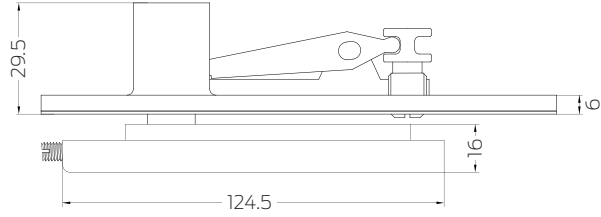

DAP-300 DAP-150

ACCESSORIES - DOUBLE ACTION PIVOT SET

DAP-300

The DAP-300 and DAP-150 double action pivot set are designed to work seamlessly with all CISA series floor springs and pivots, making installation effortless and efficient for doors of any function or material. The top pivot comes with ball bearings for smooth and effective operation. Additionally, the top spindle can be adjusted with ease to achieve precise positioning during installation.

DAP-150

DAP-300 Double Action Pivot set consists of

- DAP-300TP Top Pivot
- DAP-300BS Bottom Strap

Maximum weight capacity - 300kg

DAP-150 Double Action Pivot set consists of

- DAP-150TP Top Pivot
- DAP-150BS Bottom Strap

Maximum weight capacity - 150kg

Warranties

Mechanical	International Warranty*
------------	-------------------------

*Please refer to the International Warranty agreement.

Dimensions

DAP-300TP Top Pivot

DAP-300BS Bottom Strap

DAP-150TP Top Pivot

DAP-150BS Bottom Strap

All measurements are in mm.