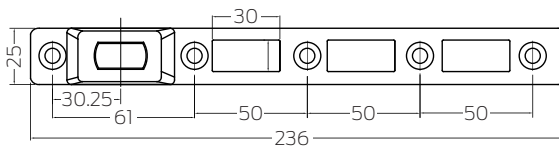

DAP-150

DAP-300 Double Action Pivot set consists of

- DAP-300TP Top Pivot
- DAP-300BS Bottom Strap

Maximum weight capacity - 300kg

DAP-150 Double Action Pivot set consists of

- DAP-150TP Top Pivot
- DAP-150BS Bottom Strap

Maximum weight capacity - 150kg

Warranties

Mechanical	International Warranty*
------------	-------------------------

*Please refer to the International Warranty agreement.

Dimensions

DAP-300TP Top Pivot

DAP-300BS Bottom Strap

DAP-150TP Top Pivot

DAP-150BS Bottom Strap

All measurements are in mm.