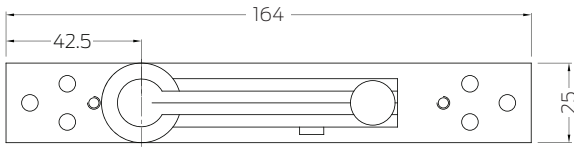

DAP-150

DAP-300 Double Action Pivot set consists of

- DAP-300TP Top Pivot
- DAP-300BS Bottom Strap

Maximum weight capacity - 300kg

DAP-150 Double Action Pivot set consists of

- DAP-150TP Top Pivot
- DAP-150BS Bottom Strap

Maximum weight capacity - 150kg

Warranties

Mechanical	International Warranty*
------------	-------------------------

*Please refer to the International Warranty agreement.

Dimensions

DAP-300TP Top Pivot

DAP-300BS Bottom Strap

DAP-150TP Top Pivot

DAP-150BS Bottom Strap

All measurements are in mm.