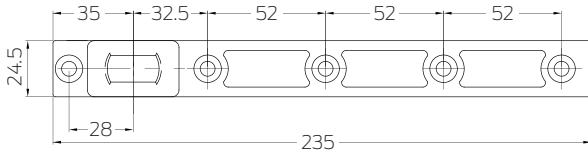

DAP-150

DAP-300 Double Action Pivot set consists of

- DAP-300TP Top Pivot
- DAP-300BS Bottom Strap

Maximum weight capacity - 300kg

DAP-150 Double Action Pivot set consists of

- DAP-150TP Top Pivot
- DAP-150BS Bottom Strap

Maximum weight capacity - 150kg

Warranties

Mechanical	International Warranty*
------------	-------------------------

*Please refer to the International Warranty agreement.

Dimensions

DAP-300TP Top Pivot

DAP-300BS Bottom Strap

DAP-150TP Top Pivot

DAP-150BS Bottom Strap

All measurements are in mm.