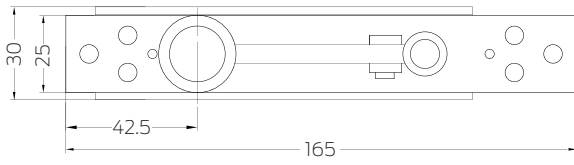

DAP-150

DAP-300 Double Action Pivot set consists of

- DAP-300TP Top Pivot
- DAP-300BS Bottom Strap

Maximum weight capacity - 300kg

DAP-150 Double Action Pivot set consists of

- DAP-150TP Top Pivot
- DAP-150BS Bottom Strap

Maximum weight capacity - 150kg

Warranties

Mechanical	International Warranty*
------------	-------------------------

*Please refer to the International Warranty agreement.

Dimensions

DAP-300TP Top Pivot

DAP-300BS Bottom Strap

DAP-150TP Top Pivot

DAP-150BS Bottom Strap

All measurements are in mm.