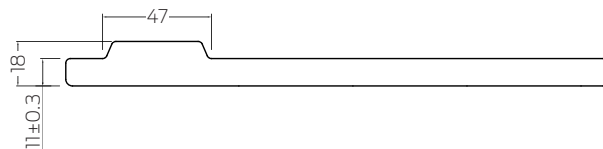

Maximum weight capacity - 150kg

Warranties

Mechanical	International Warranty*
------------	-------------------------

*Please refer to the International Warranty agreement.

Dimensions

DAP-300TP Top Pivot

DAP-300BS Bottom Strap

DAP-150TP Top Pivot

DAP-150BS Bottom Strap

All measurements are in mm.