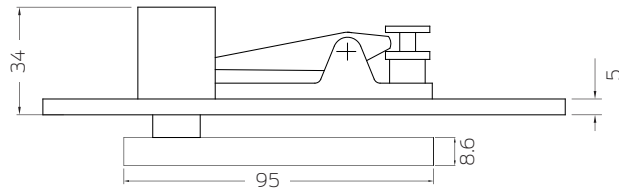

DAP-300 DAP-150

ACCESSORIES - DOUBLE ACTION PIVOT SET

DAP-300

The DAP-300 and DAP-150 double action pivot set are designed to work seamlessly with all CISA series floor springs and pivots, making installation effortless and efficient for doors of any function or material. The top pivot comes with ball bearings for smooth and effective operation. Additionally, the top spindle can be adjusted with ease to achieve precise positioning during installation.

DAP-150

DAP-300 Double Action Pivot set consists of

- DAP-300TP Top Pivot
- DAP-300BS Bottom Strap

Maximum weight capacity - 300kg

DAP-150 Double Action Pivot set consists of

- DAP-150TP Top Pivot
- DAP-150BS Bottom Strap

Maximum weight capacity - 150kg

Warranties

Mechanical	International Warranty*
------------	-------------------------

*Please refer to the International Warranty agreement.

Dimensions

DAP-300TP Top Pivot

DAP-300BS Bottom Strap

DAP-150TP Top Pivot

DAP-150BS Bottom Strap

All measurements are in mm.