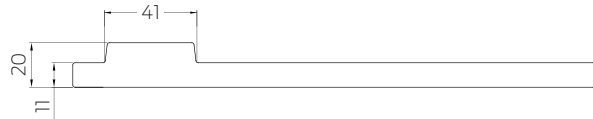

Maximum weight capacity - 150kg

Warranties

Mechanical	International Warranty*
------------	-------------------------

*Please refer to the International Warranty agreement.

Dimensions

DAP-300TP Top Pivot

DAP-300BS Bottom Strap

DAP-150TP Top Pivot

DAP-150BS Bottom Strap

All measurements are in mm.