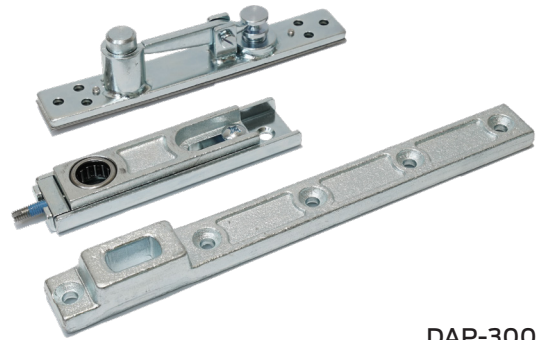

DAP-300 DAP-150

ACCESSORIES - DOUBLE ACTION PIVOT SET

DAP-300

The DAP-300 and DAP-150 double action pivot set are designed to work seamlessly with all CISA series floor springs and pivots, making installation effortless and efficient for doors of any function or material. The top pivot comes with ball bearings for smooth and effective operation. Additionally, the top spindle can be adjusted with ease to achieve precise positioning during installation.

DAP-150

DAP-300 Double Action Pivot set consists of

- DAP-300TP Top Pivot
- DAP-300BS Bottom Strap

Maximum weight capacity - 300kg

DAP-150 Double Action Pivot set consists of

- DAP-150TP Top Pivot
- DAP-150BS Bottom Strap

Maximum weight capacity - 150kg

Warranties

Mechanical	International Warranty*
------------	-------------------------

*Please refer to the International Warranty agreement.

Dimensions

DAP-300TP Top Pivot

DAP-300BS Bottom Strap

DAP-150TP Top Pivot

DAP-150BS Bottom Strap

All measurements are in mm.