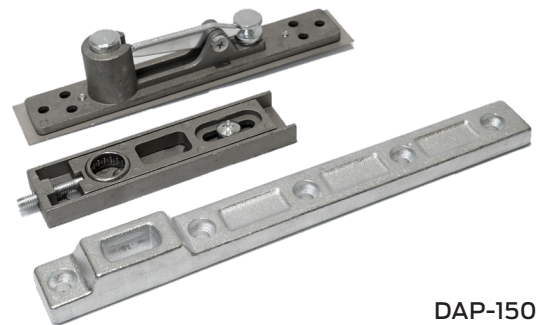

DAP-300 DAP-150

ACCESSORIES - DOUBLE ACTION PIVOT SET

DAP-300

The DAP-300 and DAP-150 double action pivot set are designed to work seamlessly with all CISA series floor springs and pivots, making installation effortless and efficient for doors of any function or material. The top pivot comes with ball bearings for smooth and effective operation. Additionally, the top spindle can be adjusted with ease to achieve precise positioning during installation.

DAP-150

DAP-300 Double Action Pivot set consists of

- DAP-300TP Top Pivot
- DAP-300BS Bottom Strap

Maximum weight capacity - 300kg

DAP-150 Double Action Pivot set consists of

- DAP-150TP Top Pivot
- DAP-150BS Bottom Strap

Maximum weight capacity - 150kg

Warranties

Mechanical	International Warranty*
------------	-------------------------

*Please refer to the International Warranty agreement.

Dimensions

DAP-300TP Top Pivot

DAP-300BS Bottom Strap

DAP-150TP Top Pivot

DAP-150BS Bottom Strap

All measurements are in mm.